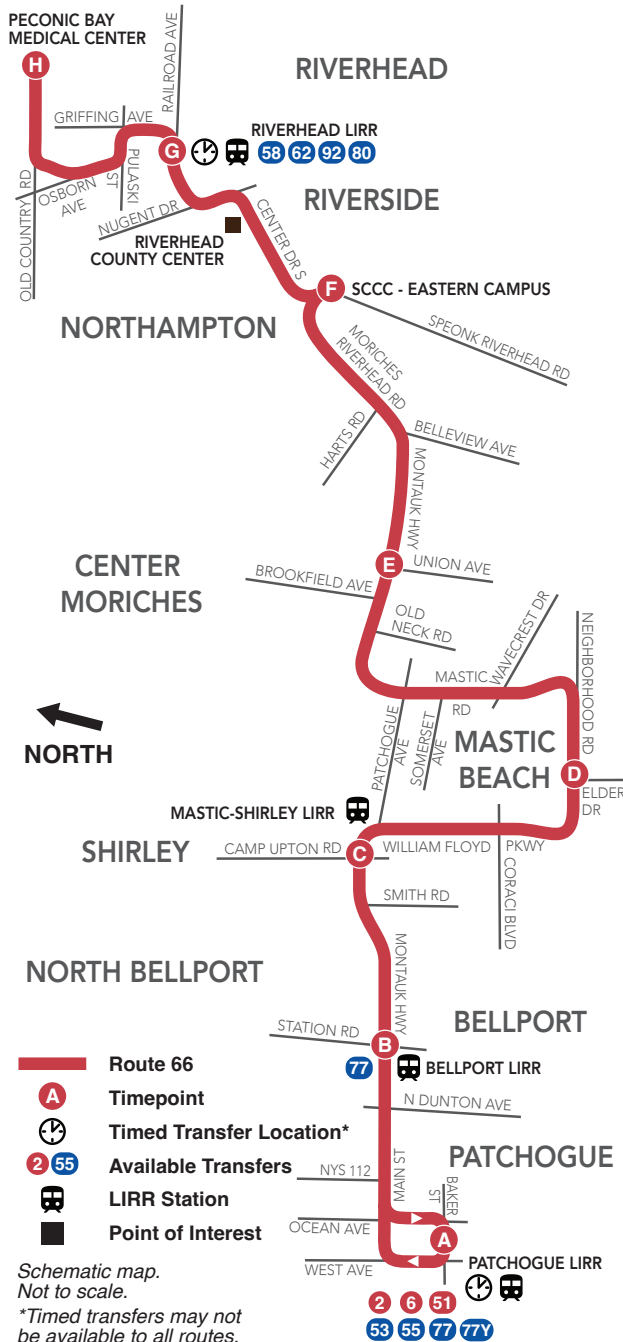

66 Patchogue LIRR to Riverhead LIRR

ROUTE MAP

WEEKDAYS Eastbound

Towards Riverhead LIRR

WEEKDAYS Westbound

Towards Patchogue LIRR

WEEKENDS Eastbound

Towards Riverhead LIRR

Patchogue LIRR	Bellport Montauk Hwy / Station Rd	Shirley Montauk Hwy / Camp Upton	Mastic Beach Neighborhood Rd / Elder Dr	Center Moriches Montauk Hwy / Union Ave	Northampton SCCC - Eastern Campus	Riverhead LIRR	Riverhead Peconic Bay Medical Center	Riverhead LIRR
A	B	C	D	E	F	G	H	G
5:05	5:17	5:27	5:36	5:55	6:11	6:20	6:26	6:33
5:35	5:47	5:57	6:06	6:25	6:41	6:50	6:56	7:03
6:05	6:17	6:27	6:36	6:55	7:11	7:20	7:26	7:33
6:35	6:47	6:57	7:06	7:25	7:41	7:50	7:56	8:03
7:05	7:17	7:27	7:36	7:55	8:11	8:20	8:26	8:33
7:35	7:47	7:57	8:06	8:25	8:41	8:50	8:56	9:03
8:05	8:17	8:27	8:36	8:55	9:11	9:20	9:26	9:33
8:35	8:47	8:57	9:06	9:25	9:41	9:50	9:56	10:03
9:05	9:22	9:33	9:42	10:03	10:19	10:29	10:35	10:42
9:35	9:52	10:03	10:12	10:33	10:49	10:59	11:05	11:12
10:05	10:22	10:33	10:42	11:03	11:19	11:29	11:35	11:42
10:35	10:52	11:03	11:12	11:33	11:49	11:59	12:05	12:12
11:05	11:22	11:33	11:42	12:03	12:19	12:29	12:35	12:42
11:35	11:52	12:03	12:12	12:33	12:49	12:59	1:05	1:12
12:05	12:22	12:33	12:42	1:03	1:19	1:29	1:35	1:42
12:35	12:52	1:03	1:12	1:33	1:49	1:59	2:05	2:12
1:05	1:22	1:33	1:42	2:03	2:19	2:29	2:35	2:42
1:35	1:52	2:03	2:12	2:33	2:49	2:59	3:05	3:12
2:05	2:22	2:33	2:42	3:03	3:19	3:29	3:35	3:42
2:35	2:52	3:03	3:12	3:33	3:49	3:59	4:05	4:12
3:05	3:23	3:35	3:44	4:04	4:20	4:30	4:36	4:43
3:35	3:53	4:05	4:14	4:34	4:50	5:00	5:06	5:13
4:05	4:23	4:35	4:44	5:04	5:20	5:30	5:36	5:43
4:35	4:53	5:05	5:14	5:34	5:50	6:00	6:06	6:13
5:05	5:23	5:35	5:44	6:04	6:20	6:30	6:36	6:43
5:35	5:53	6:05	6:14	6:34	6:50	7:00	7:06	7:13
6:05	6:23	6:35	6:44	7:04	7:20	7:30	7:36	7:43
6:35	6:52	7:02	7:11	7:29	7:44	7:55	8:01	8:08
7:35	7:52	8:02	8:11	8:29	8:44	8:55	9:01	9:08
8:35	8:52	9:02	9:11	9:29	9:44	9:55	10:01	10:08
9:35	9:52	10:02	10:11	10:29	10:44	10:55	11:01	11:08

PM times are in **BOLD TEXT**.